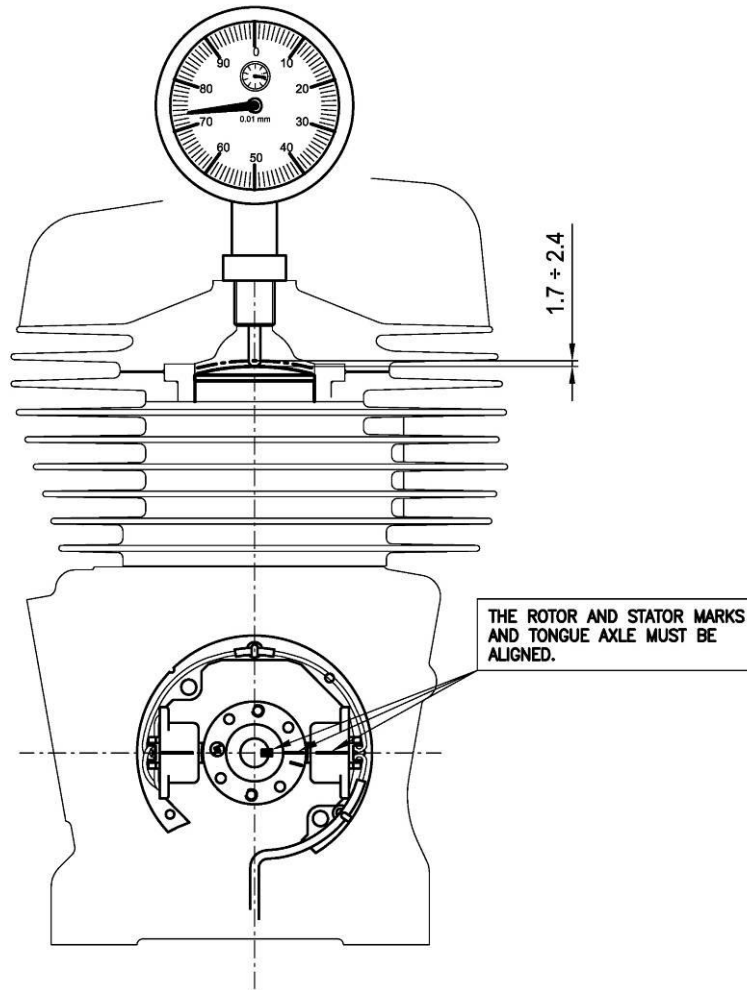

# Parilla Puma 85cc PORTUGAL / IGNITION CHECK

THE ZERO INDICATION ON THE DIAGRAM MEANS WHEN THE REFERENCE ON ROTOR AND STATOR MATCH EACH OTHER.