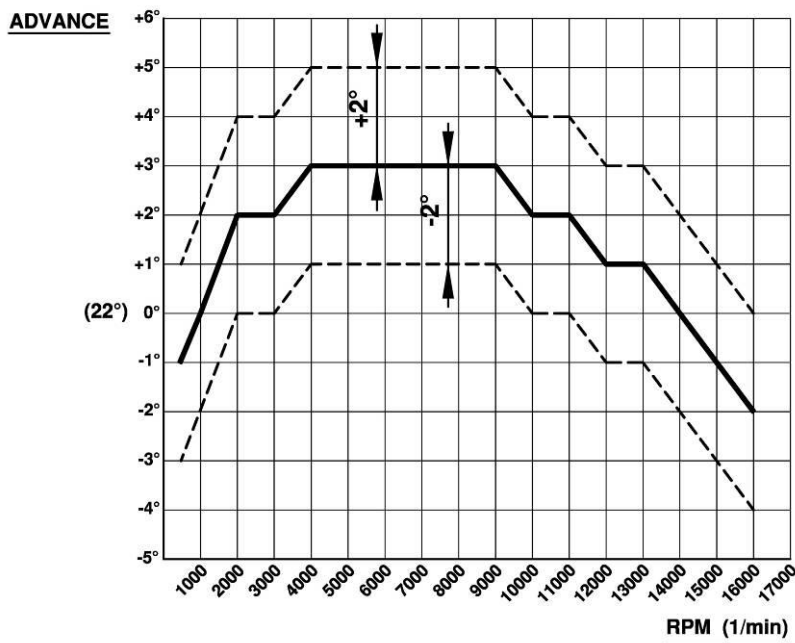

# Parilla Puma 85cc PORTUGAL / IGNITION CHECK

THE ZERO INDICATION ON THE DIAGRAM MEANS WHEN THE REFERENCE ON ROTOR AND STATOR MATCH EACH OTHER.