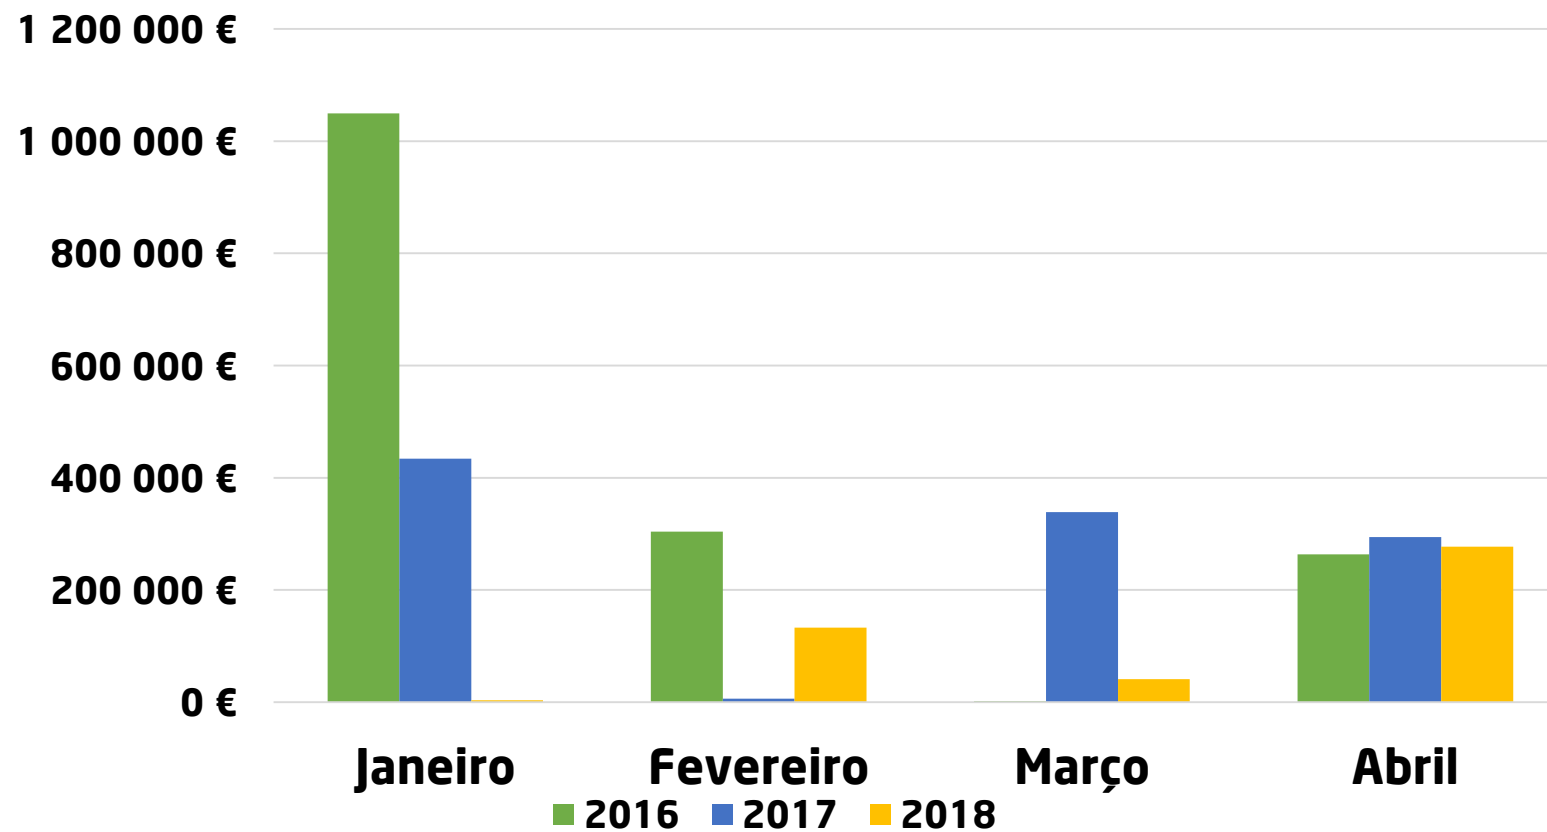

***Retorno Mediático
Evolução Jan - Abr
2016, 2017 e 2018***

Todas as modalidades 2016 vs 2017 vs 2018

Ralis 2016 vs 2017 vs 2018

Todo-o-terreno 2016 vs 2017 vs 2018

Karting 2016 vs 2017 vs 2018

Velocidade 2016 vs 2017 vs 2018

Montanha 2016 vs 2017 vs 2018

Ralicross 2016 vs 2017 vs 2018