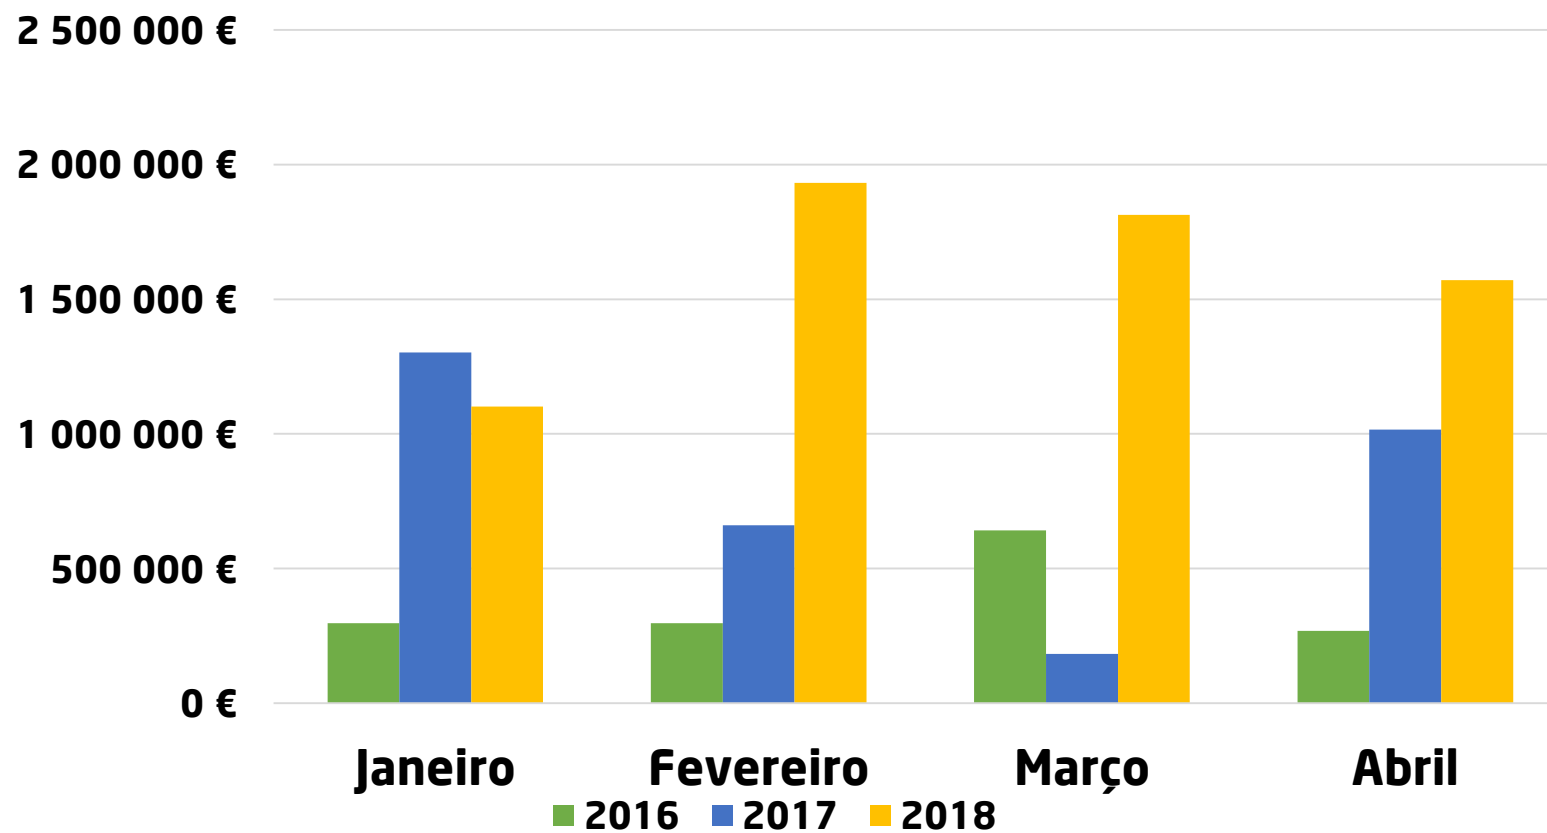

***Retorno Mediático
Evolução Jan - Abr
2016, 2017 e 2018***

Todas as modalidades 2016 vs 2017 vs 2018

Ralis 2016 vs 2017 vs 2018

Todo-o-terreno 2016 vs 2017 vs 2018

Karting 2016 vs 2017 vs 2018

Velocidade 2016 vs 2017 vs 2018

Montanha 2016 vs 2017 vs 2018

Ralicross 2016 vs 2017 vs 2018