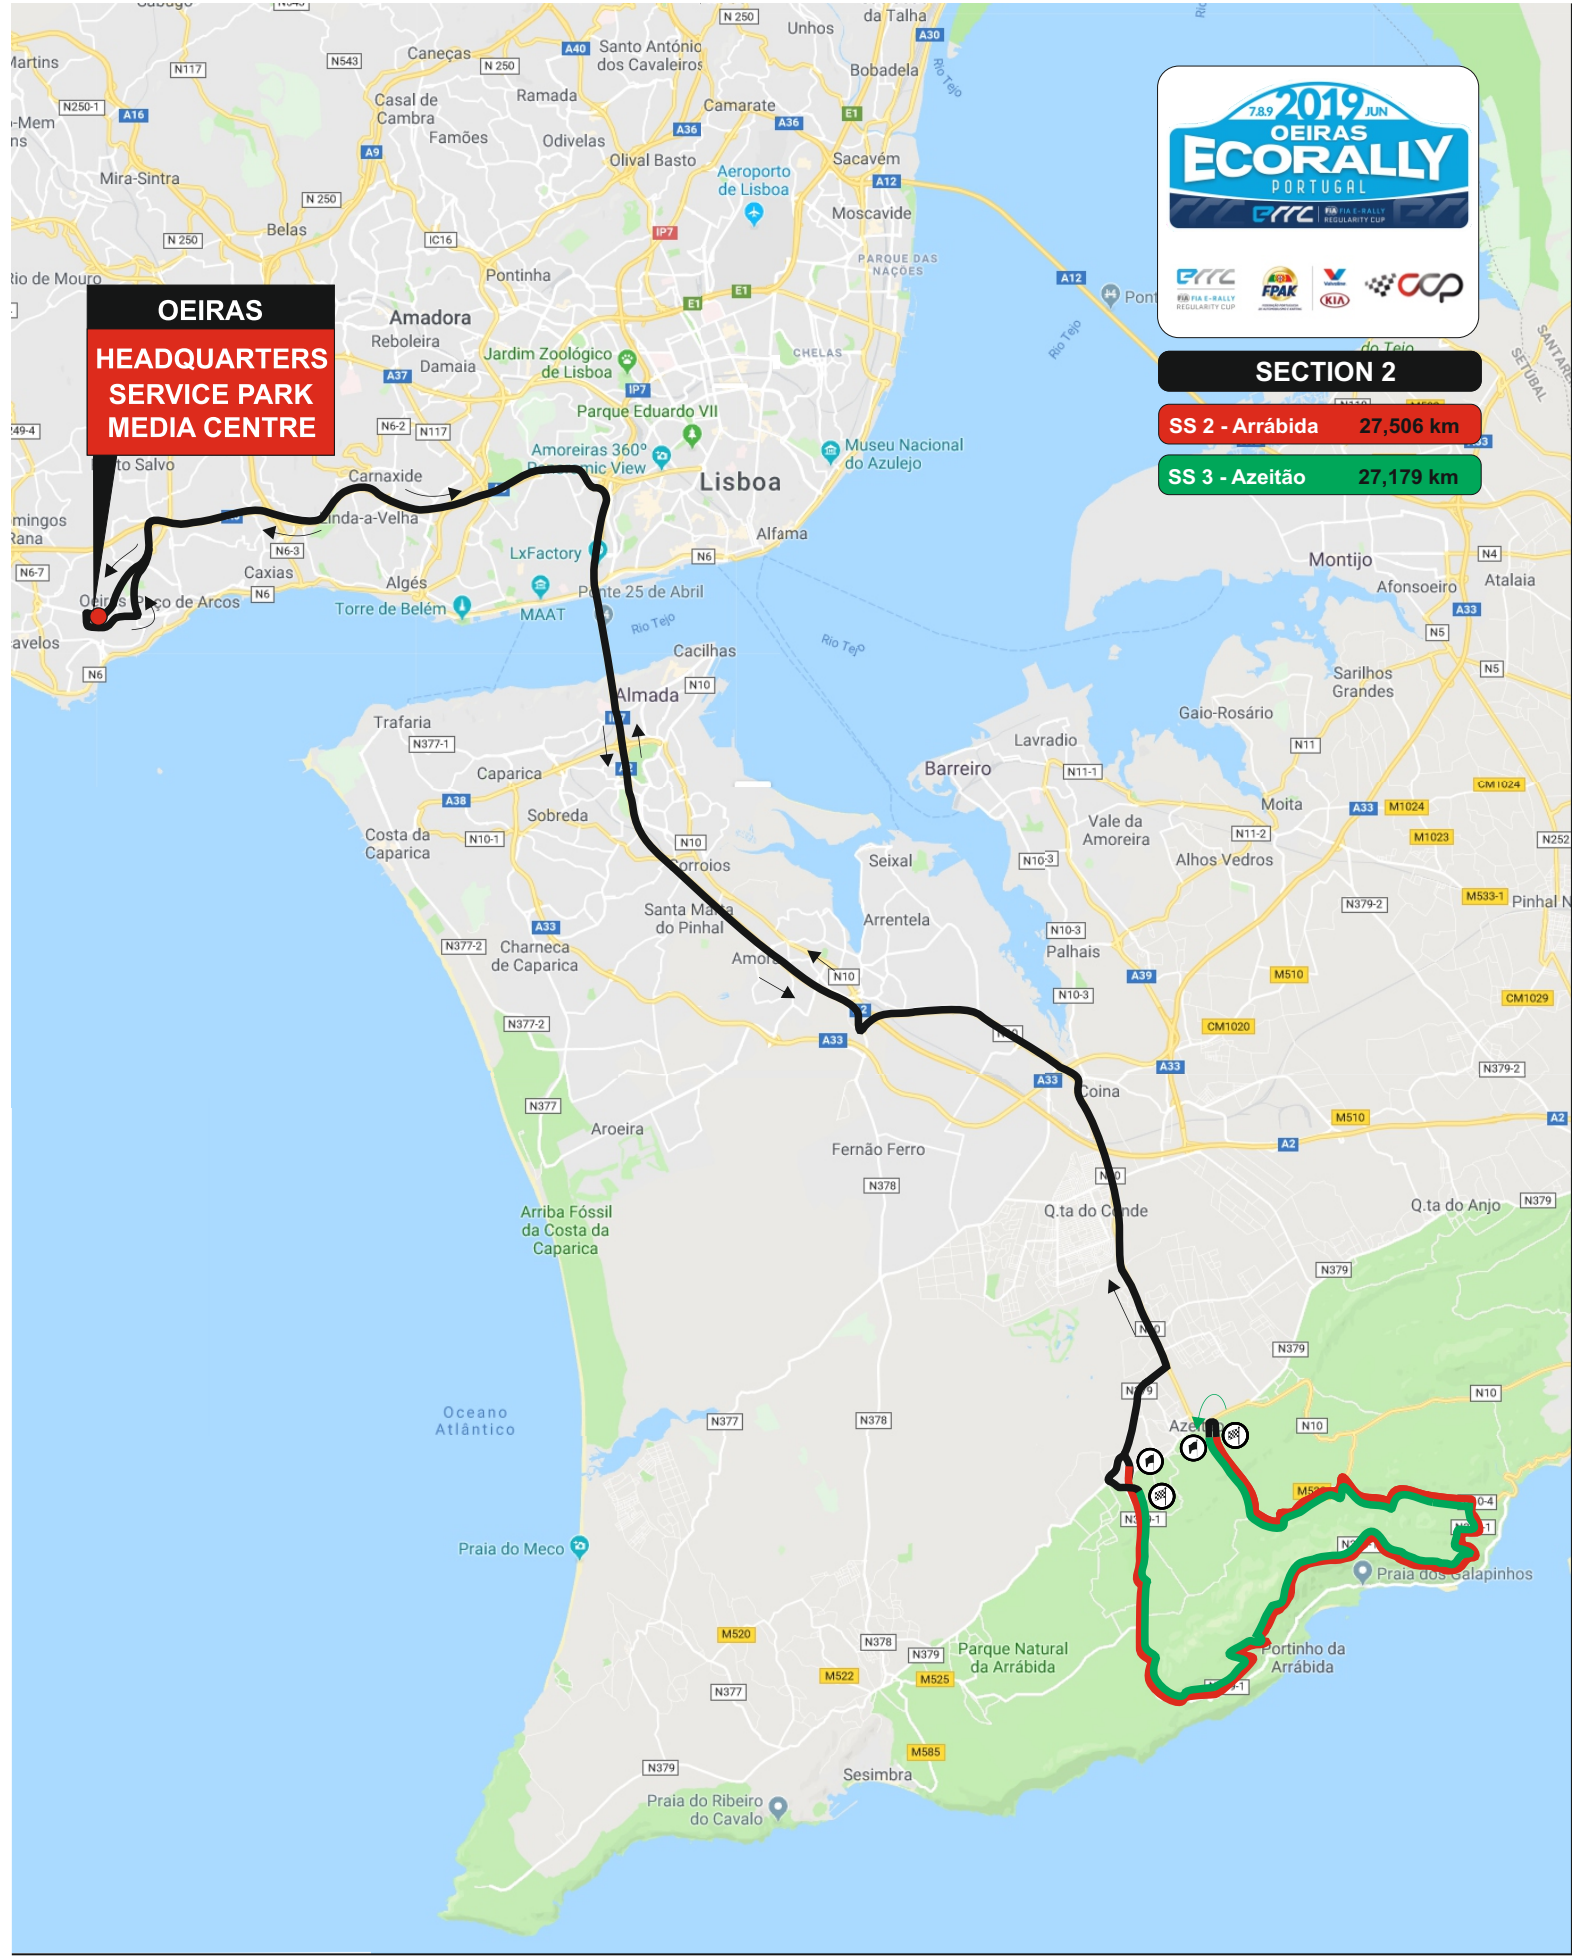

7.8.9 2019 JUN
OEIRAS ECORALLY
 PORTUGAL

PTTC RIA E-RALLY REGULATORY CUP
 FPAK
 KIA
 CCP

OEIRAS
HEADQUARTERS
SERVICE PARK
MEDIA CENTRE

SECTION 2

SS 2 - Arrábida 27,506 km

SS 3 - Azeitão 27,179 km

SECTION 3

- SS 4 - Cheleiros 10,053 km**
- SS 5 - Monteavelar 12,760 km**
- SS 6 - Igreja Nova 10,992 km**
- SS 7 - Mafra 17,563 km**

OEIRAS
HEADQUARTERS
SERVICE PARK
MEDIA CENTRE

SECTION 4

SS 8/10 - Alcabideche 1/2 7,287 km

SS 9/11 - Lagoa Azul 1/2 8,336 km

OEIRAS
HEADQUARTERS
SERVICE PARK
MEDIA CENTRE

2019
7.8.9 JUN
OEIRAS
ECORALLY
PORTUGAL

ERTC FIA FIA E-RALLY
REGULARITY CUP

ERTC FIA FIA E-RALLY
REGULARITY CUP

FPK

KIA

CCP

OEIRAS
HEADQUARTERS
SERVICE PARK
MEDIA CENTRE

SECTION 5

SS 12 - Marginal Oeiras 13,302 km

FINAL RALLY
Sea Front Oeiras