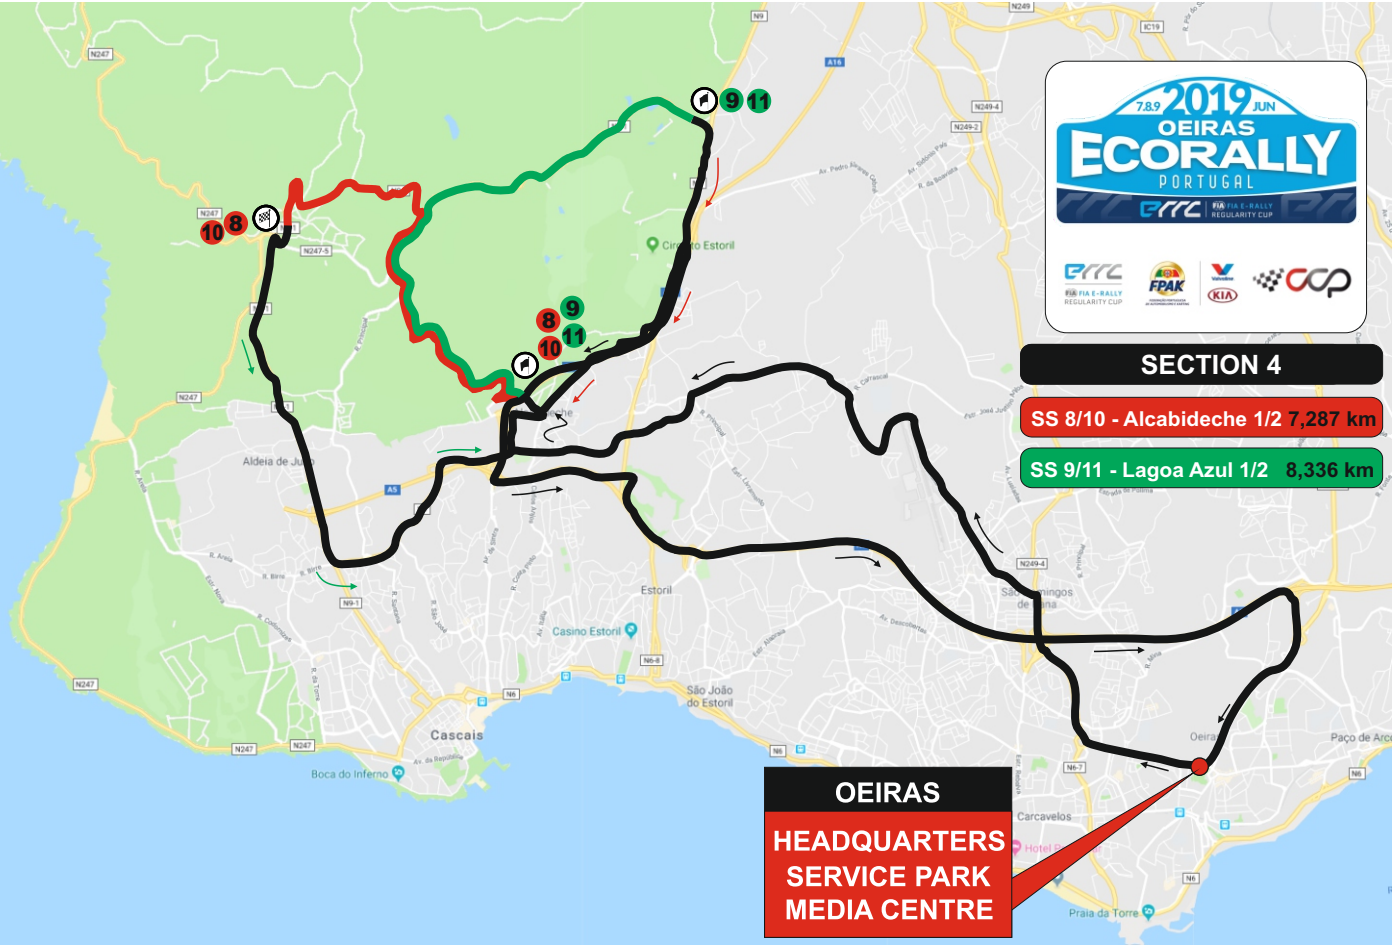

7.8.9 2019 JUN
OEIRAS ECORALLY
 PORTUGAL

PTTC RIA E-RALLY REGULATORY CUP
 FPAK
 KIA
 CCP

OEIRAS
HEADQUARTERS
SERVICE PARK
MEDIA CENTRE

SECTION 2

SS 2 - Arrábida 27,506 km

SS 3 - Azeitão 27,179 km

SECTION 3

- SS 4 - Cheleiros 10,053 km**
- SS 5 - Monteavelar 12,760 km**
- SS 6 - Igreja Nova 10,992 km**
- SS 7 - Mafra 17,563 km**

OEIRAS
HEADQUARTERS
SERVICE PARK
MEDIA CENTRE

SECTION 4

SS 8/10 - Alcabideche 1/2 7,287 km

SS 9/11 - Lagoa Azul 1/2 8,336 km

OEIRAS
HEADQUARTERS
SERVICE PARK
MEDIA CENTRE

2019
7.8.9 JUN
OEIRAS
ECORALLY
PORTUGAL

ERTC FIA FIA E-RALLY
REGULARITY CUP

ERTC FIA FIA E-RALLY
REGULARITY CUP

FPK

KIA

CCP

OEIRAS
HEADQUARTERS
SERVICE PARK
MEDIA CENTRE

SECTION 5

SS 12 - Marginal Oeiras 13,302 km

FINAL RALLY
Sea Front Oeiras